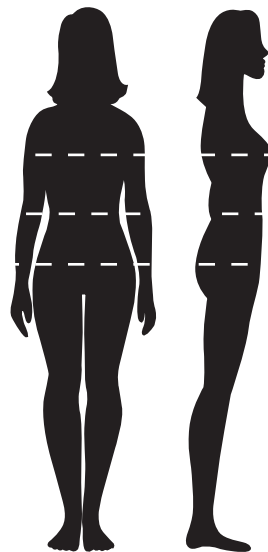

## *Body Illusions Jeans Fit Chart*

SIZE	WAIST	HIP
6	24.5"-25"	35"-35.5"
8	25.5"-26"	36"-36.5"
10	26.5"-27"	37"-37.5"
12	27.5"-28"	38"-38.5"
14	28.5"-29.5"	39"-40"
16	30"-31"	40.5"-41.5"

---

### *How to Measure Your Body*

---

Bust/Chest

Waist

Hips

To find your size, measure around the bustline, waist, and hips.

#### **Bust/Chest**

With the measuring tape under your arms, measure the fullest part of your chest.

#### **Waist**

Measure around your natural waistline while keeping the tape measure close, but not too tight.