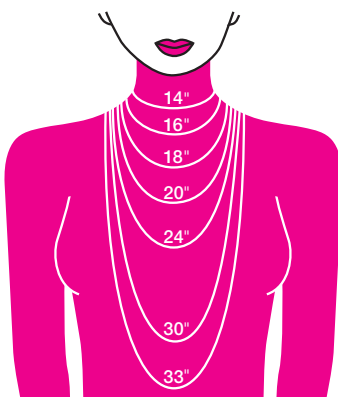

AVON *The Perfect Necklace for Every Neckline*

CREW NECK
Infinite Stars
Statement Necklace

COWL NECK
Avon Rising Star
Circle Link Necklace

TURTLENECK
Avon Western Stars
Metal Links Necklace

SCOOP NECK
Seek Triumph
Necklace

CHAIN LENGTH GUIDE

BOATNECK
Calypso Sunrise
Long Necklace

V-NECK
Paradise Cove
Statement Necklace

TANK TOP
Avon Gold Coast
Long Necklace

COLLAR
Artisan Lighthouse
Statement Necklace